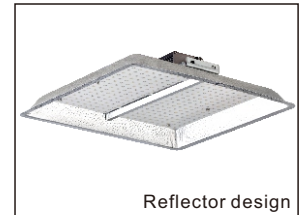

LED PLANT GROWTH LIGHT

BB-GKD-150W-G4

PRODUCT DESCRIPTION

The Plant growth light series has the high-performance solution for the most demanding applications within a unique design. It can be used in many applications such as greenhouse, farm, mini garden, Hydroponic Growing, anywhere planting Flowers, Succulents, Fruits.

FEATURE

1. High efficiency white light Quantum Boards used top 3030 smd led.
2. White Light Full Spectrum for better results.
3. Hanging Mounting.

APPLICATION

PERFORMANCE DATA

Power	150W	
Model	BB-GKD-150W-G4	
Replacement	HPS 500W	
Dimensions	385*345*87mm(15.16*13.58*3.43in)	
System Efficiency	90lm/w	
Spectrum	Full spectrum	
Mounting	Hanging Mounting	
Light Source	3030 SMD LED	
Operation Temp.	-40 to +45°C	
Life Span	50,000 hours at 25°C	
Voltage	100-277VAC/50-60Hz	200-480VAC/50-60Hz Available
Driver	UL listed power supply	
Dimming	Dimmable	
Sensor	No sensor	
Material	Aluminum	
Design	Reflector design, Let the light effect gather more.	
IP	65	
PF	>0.95	
Warranty	3Years	

PPFD

DETAILS

1. Top unique design 3.0/W conductivity, 2OZ copper thickness.
2. High efficiency white light Quantum Boards used top 3030 SMD LED.
3. White Light Full Spectrum for better results.
4. UL listed power supply, Safe and reliable, long life.
5. Perfect performance for veg and bloom.
6. Green, energy saving, long and reliable life of 50,000 hours.
7. No RF interference, No IR/UV radiation, no mercury pollution.
8. Better canopy light penetration with diffused light.
9. Environment friendly, energy saving (70~80%).
10. Special circuit design, each LED work separately, avoiding the single broken LED influence problem.

Unused	LED Grow light	used
		
		
		

WAVELENGTH-SPECTRUM

Provides a more comprehensive spectrum, allowing plants to grow as if in the sun.

PACKING INFO

Display inside the box

Carton

Model	Packaging	Carton Size(mm) (L*W*H)	N.W	G.W	Volume weight
150W	1pc/CTN	430*383*125mm	2.2kg	2.5kg	5.5kg
	4pcs/CTN	448*396*553mm	10.0kg	11.0kg	22.0kg