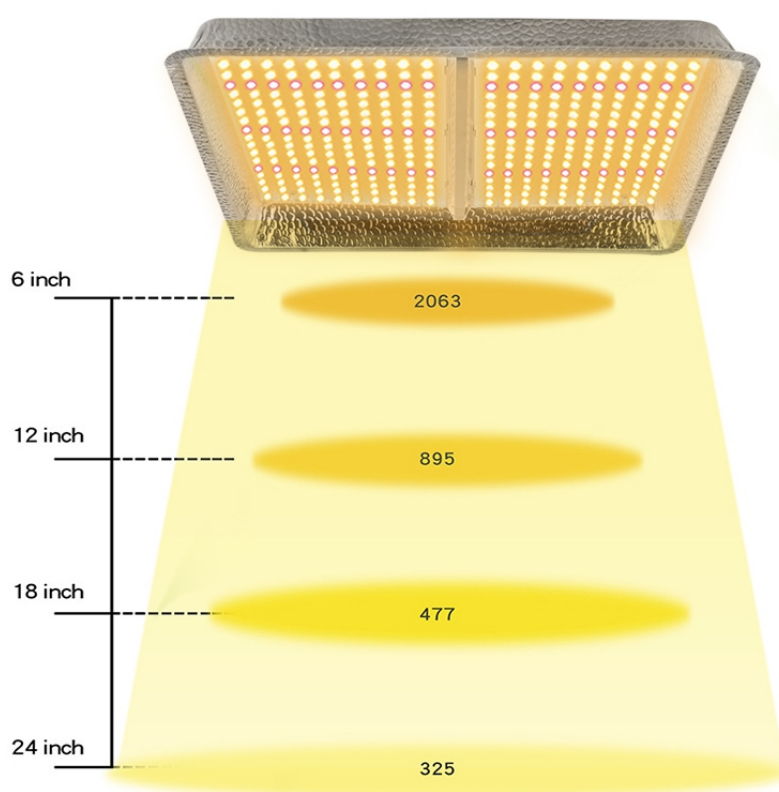

LED PLANT GROWTH LIGHT

BB-GKD-150W-G4

PRODUCT DESCRIPTION

The Plant growth light series has the high-performance solution for the most demanding applications within a unique design. It can be used in many applications such as greenhouse, farm, mini garden, Hydroponic Growing, anywhere planting Flowers, Succulents, Fruits.

FEATURE

1. High efficiency white light Quantum Boards used top 3030 smd led.
2. White Light Full Spectrum for better results.
3. Hanging Mounting.

APPLICATION

PERFORMANCE DATA

Power	150W	
Model	BB-GKD-150W-G4	
Replacement	HPS 500W	
Dimensions	385*345*87mm(15.16*13.58*3.43in)	
System Efficiency	90lm/w	
Spectrum	Full spectrum	
Mounting	Hanging Mounting	
Light Source	3030 SMD LED	
Operation Temp.	-40 to +45°C	
Life Span	50,000 hours at 25°C	
Voltage	100-277VAC/50-60Hz	200-480VAC/50-60Hz Available
Driver	UL listed power supply	
Dimming	Dimmable	
Sensor	No sensor	
Material	Aluminum	
Design	Reflector design, Let the light effect gather more.	
IP	65	
PF	>0.95	
Warranty	3Years	

PPFD

DETAILS

1. Top unique design 3.0/W conductivity, 2OZ copper thickness.
2. High efficiency white light Quantum Boards used top 3030 SMD LED.
3. White Light Full Spectrum for better results.
4. UL listed power supply, Safe and reliable, long life.
5. Perfect performance for veg and bloom.
6. Green, energy saving, long and reliable life of 50,000 hours.
7. No RF interference, No IR/UV radiation, no mercury pollution.
8. Better canopy light penetration with diffused light.
9. Environment friendly, energy saving (70~80%).
10. Special circuit design, each LED work separately, avoiding the single broken LED influence problem.

Unused	LED Grow light	used
		
		
		

WAVELENGTH-SPECTRUM

Provides a more comprehensive spectrum, allowing plants to grow as if in the sun.

PACKING INFO

Display inside the box

Carton

Model	Packaging	Carton Size(mm) (L*W*H)	N.W	G.W	Volume weight
150W	1pc/CTN	430*383*125mm	2.2kg	2.5kg	5.5kg
	4pcs/CTN	448*396*553mm	10.0kg	11.0kg	22.0kg