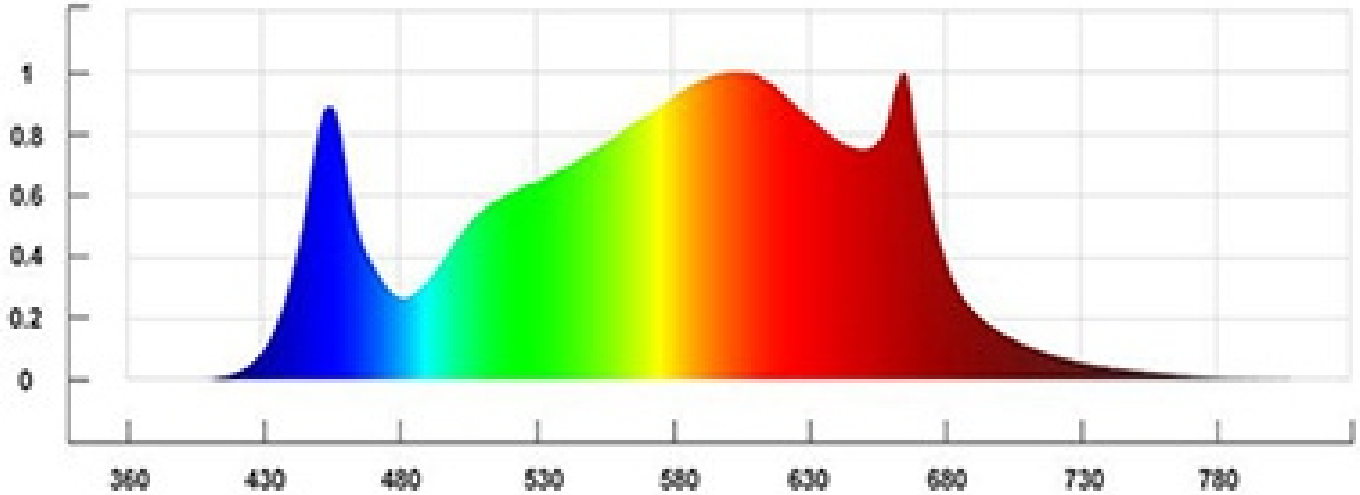

FEATURE

1. High efficiency white light Quantum Boards used top 3030 smd led.
2. White Light Full Spectrum for better results.
3. Hanging Mounting.

APPLICATION

PERFORMANCE DATA

Power	150W	
Model	BB-GKD-150W-G4	
Replacement	HPS 500W	
Dimensions	385*345*87mm(15.16*13.58*3.43in)	
System Efficiency	90lm/w	
Spectrum	Full spectrum	
Mounting	Hanging Mounting	
Light Source	3030 SMD LED	
Operation Temp.	-40 to +45°C	
Life Span	50,000 hours at 25°C	
Voltage	100-277VAC/50-60Hz	200-480VAC/50-60Hz Available
Driver	UL listed power supply	
Dimming	Dimmable	
Sensor	No sensor	
Material	Aluminum	
Design	Reflector design, Let the light effect gather more.	
IP	65	
PF	>0.95	
Warranty	3Years	

PPFD

DETAILS

1. Top unique design 3.0/W conductivity, 2OZ copper thickness.
2. High efficiency white light Quantum Boards used top 3030 SMD LED.
3. White Light Full Spectrum for better results.
4. UL listed power supply, Safe and reliable, long life.
5. Perfect performance for veg and bloom.
6. Green, energy saving, long and reliable life of 50,000 hours.
7. No RF interference, No IR/UV radiation, no mercury pollution.
8. Better canopy light penetration with diffused light.
9. Environment friendly, energy saving (70~80%).
10. Special circuit design, each LED work separately, avoiding the single broken LED influence problem.

Unused	LED Grow light	used
		
		
		

WAVELENGTH-SPECTRUM

Provides a more comprehensive spectrum, allowing plants to grow as if in the sun.

PACKING INFO

Display inside the box

Carton

Model	Packaging	Carton Size(mm) (L*W*H)	N.W	G.W	Volume weight
150W	1pc/CTN	430*383*125mm	2.2kg	2.5kg	5.5kg
	4pcs/CTN	448*396*553mm	10.0kg	11.0kg	22.0kg