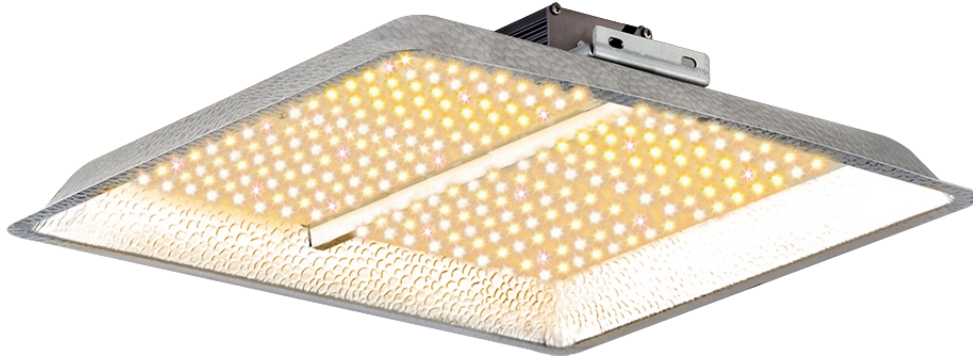

LED PLANT GROWTH LIGHT

BB-GKD-150W-G4

PRODUCT DESCRIPTION

The Plant growth light series has the high-performance solution for the most demanding applications within a unique design. It can be used in many applications such as greenhouse, farm, mini garden, Hydroponic Growing, anywhere planting Flowers, Succulents, Fruits.

FEATURE

1. High efficiency white light Quantum Boards used top 3030 smd led.
2. White Light Full Spectrum for better results.
3. Hanging Mounting.

APPLICATION

PERFORMANCE DATA

Power	150W	
Model	BB-GKD-150W-G4	
Replacement	HPS 500W	
Dimensions	385*345*87mm(15.16*13.58*3.43in)	
System Efficiency	90lm/w	
Spectrum	Full spectrum	
Mounting	Hanging Mounting	
Light Source	3030 SMD LED	
Operation Temp.	-40 to +45°C	
Life Span	50,000 hours at 25°C	
Voltage	100-277VAC/50-60Hz	200-480VAC/50-60Hz Available
Driver	UL listed power supply	
Dimming	Dimmable	
Sensor	No sensor	
Material	Aluminum	
Design	Reflector design, Let the light effect gather more.	
IP	65	
PF	>0.95	
Warranty	3Years	

PPFD

DETAILS

1. Top unique design 3.0/W conductivity, 2OZ copper thickness.
2. High efficiency white light Quantum Boards used top 3030 SMD LED.
3. White Light Full Spectrum for better results.
4. UL listed power supply, Safe and reliable, long life.
5. Perfect performance for veg and bloom.
6. Green, energy saving, long and reliable life of 50,000 hours.
7. No RF interference, No IR/UV radiation, no mercury pollution.
8. Better canopy light penetration with diffused light.
9. Environment friendly, energy saving (70~80%).
10. Special circuit design, each LED work separately, avoiding the single broken LED influence problem.

Unused	LED Grow light	used
		
		
		

WAVELENGTH-SPECTRUM

Provides a more comprehensive spectrum, allowing plants to grow as if in the sun.

PACKING INFO

Display inside the box

Carton

Model	Packaging	Carton Size(mm) (L*W*H)	N.W	G.W	Volume weight
150W	1pc/CTN	430*383*125mm	2.2kg	2.5kg	5.5kg
	4pcs/CTN	448*396*553mm	10.0kg	11.0kg	22.0kg