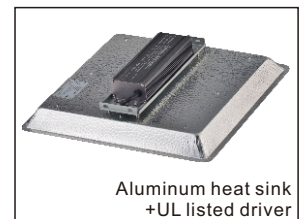

LED PLANT GROWTH LIGHT

BB-GKD-150W-G4

PRODUCT DESCRIPTION

The Plant growth light series has the high-performance solution for the most demanding applications within a unique design. It can be used in many applications such as greenhouse, farm, mini garden, Hydroponic Growing, anywhere planting Flowers, Succulents, Fruits.

FEATURE

1. High efficiency white light Quantum Boards used top 3030 smd led.
2. White Light Full Spectrum for better results.
3. Hanging Mounting.

APPLICATION

PERFORMANCE DATA

Power	150W	
Model	BB-GKD-150W-G4	
Replacement	HPS 500W	
Dimensions	385*345*87mm(15.16*13.58*3.43in)	
System Efficiency	90lm/w	
Spectrum	Full spectrum	
Mounting	Hanging Mounting	
Light Source	3030 SMD LED	
Operation Temp.	-40 to +45°C	
Life Span	50,000 hours at 25°C	
Voltage	100-277VAC/50-60Hz	200-480VAC/50-60Hz Available
Driver	UL listed power supply	
Dimming	Dimmable	
Sensor	No sensor	
Material	Aluminum	
Design	Reflector design, Let the light effect gather more.	
IP	65	
PF	>0.95	
Warranty	3Years	

PPFD

DETAILS

1. Top unique design 3.0/W conductivity, 2OZ copper thickness.
2. High efficiency white light Quantum Boards used top 3030 SMD LED.
3. White Light Full Spectrum for better results.
4. UL listed power supply, Safe and reliable, long life.
5. Perfect performance for veg and bloom.
6. Green, energy saving, long and reliable life of 50,000 hours.
7. No RF interference, No IR/UV radiation, no mercury pollution.
8. Better canopy light penetration with diffused light.
9. Environment friendly, energy saving (70~80%).
10. Special circuit design, each LED work separately, avoiding the single broken LED influence problem.